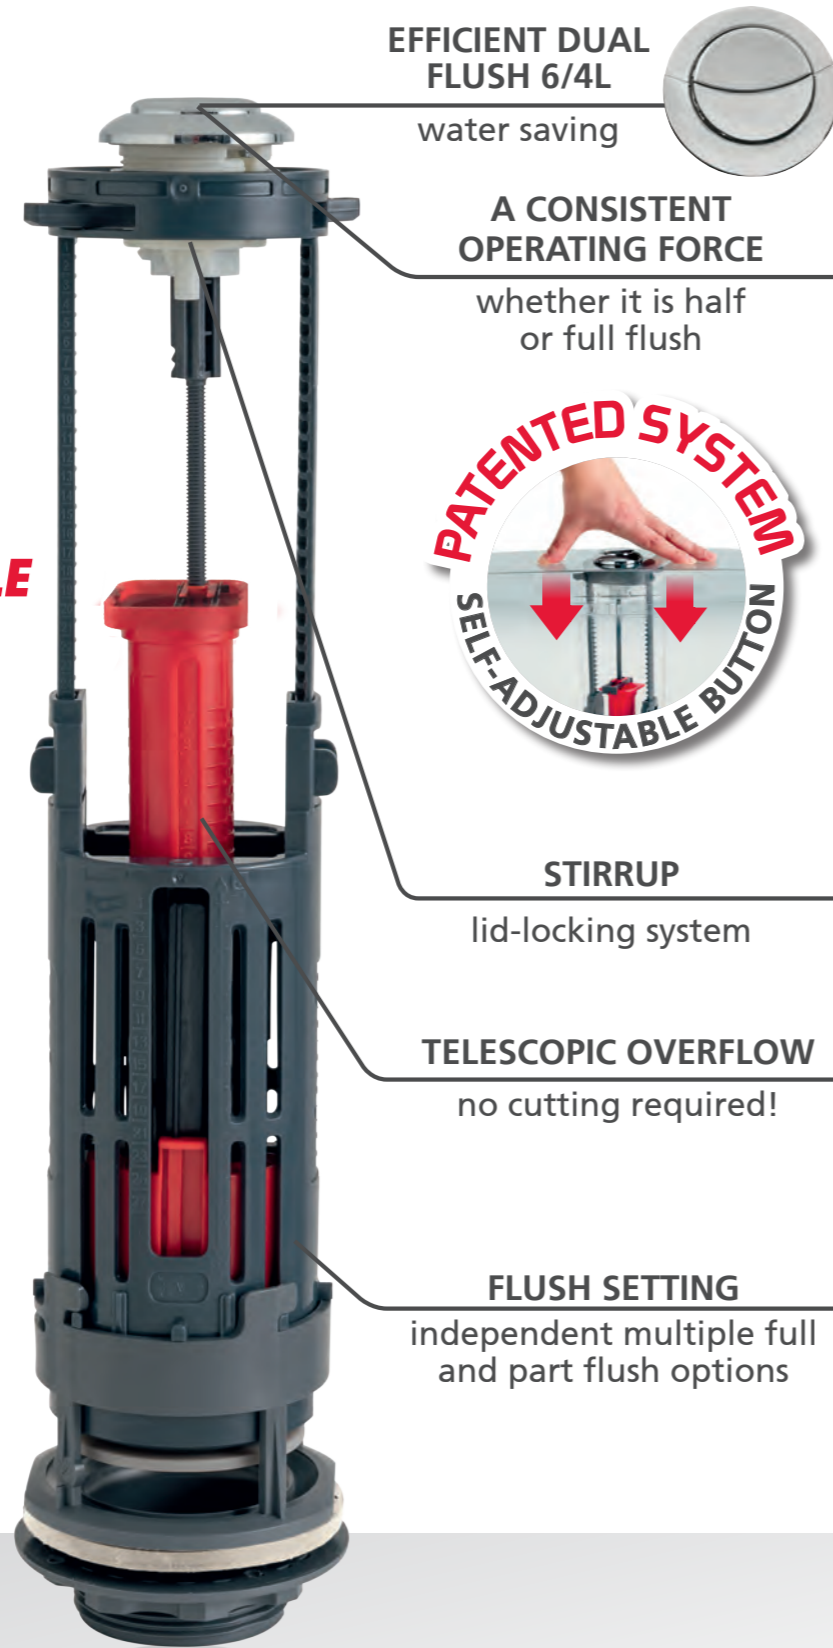

**FULL
AUTOMATIC
SETTING**

**NO MORE
MEASUREMENTS,
NO MORE
CUTTING!**

**Macdee
wirquin**

Watch our
**INSTALLATION
Video**

M031 - 03/2018

With **WIRQUIN ONE**, enjoy an intuitive, fast and efficient installation.

Thanks to its patented system, it adapts automatically to the height of the tank without measuring or cutting.

This innovative solution is also respectful of the environment, offering an efficient and constant flush.

► Benefits of the WIRQUIN ONE

**ADAPTS TO
THE HEIGHT
OF THE TANK
IN ONE SINGLE
MOVEMENT!**

**EFFICIENT DUAL
FLUSH 6/4L**
water saving

**A CONSISTENT
OPERATING FORCE**
whether it is half
or full flush

STIRRUP

Did You Know?

Our patented button will allow children to flush easily.
No matter what the water level is, the pushing effort will remain at 16 newtons.
The lowest on the market!