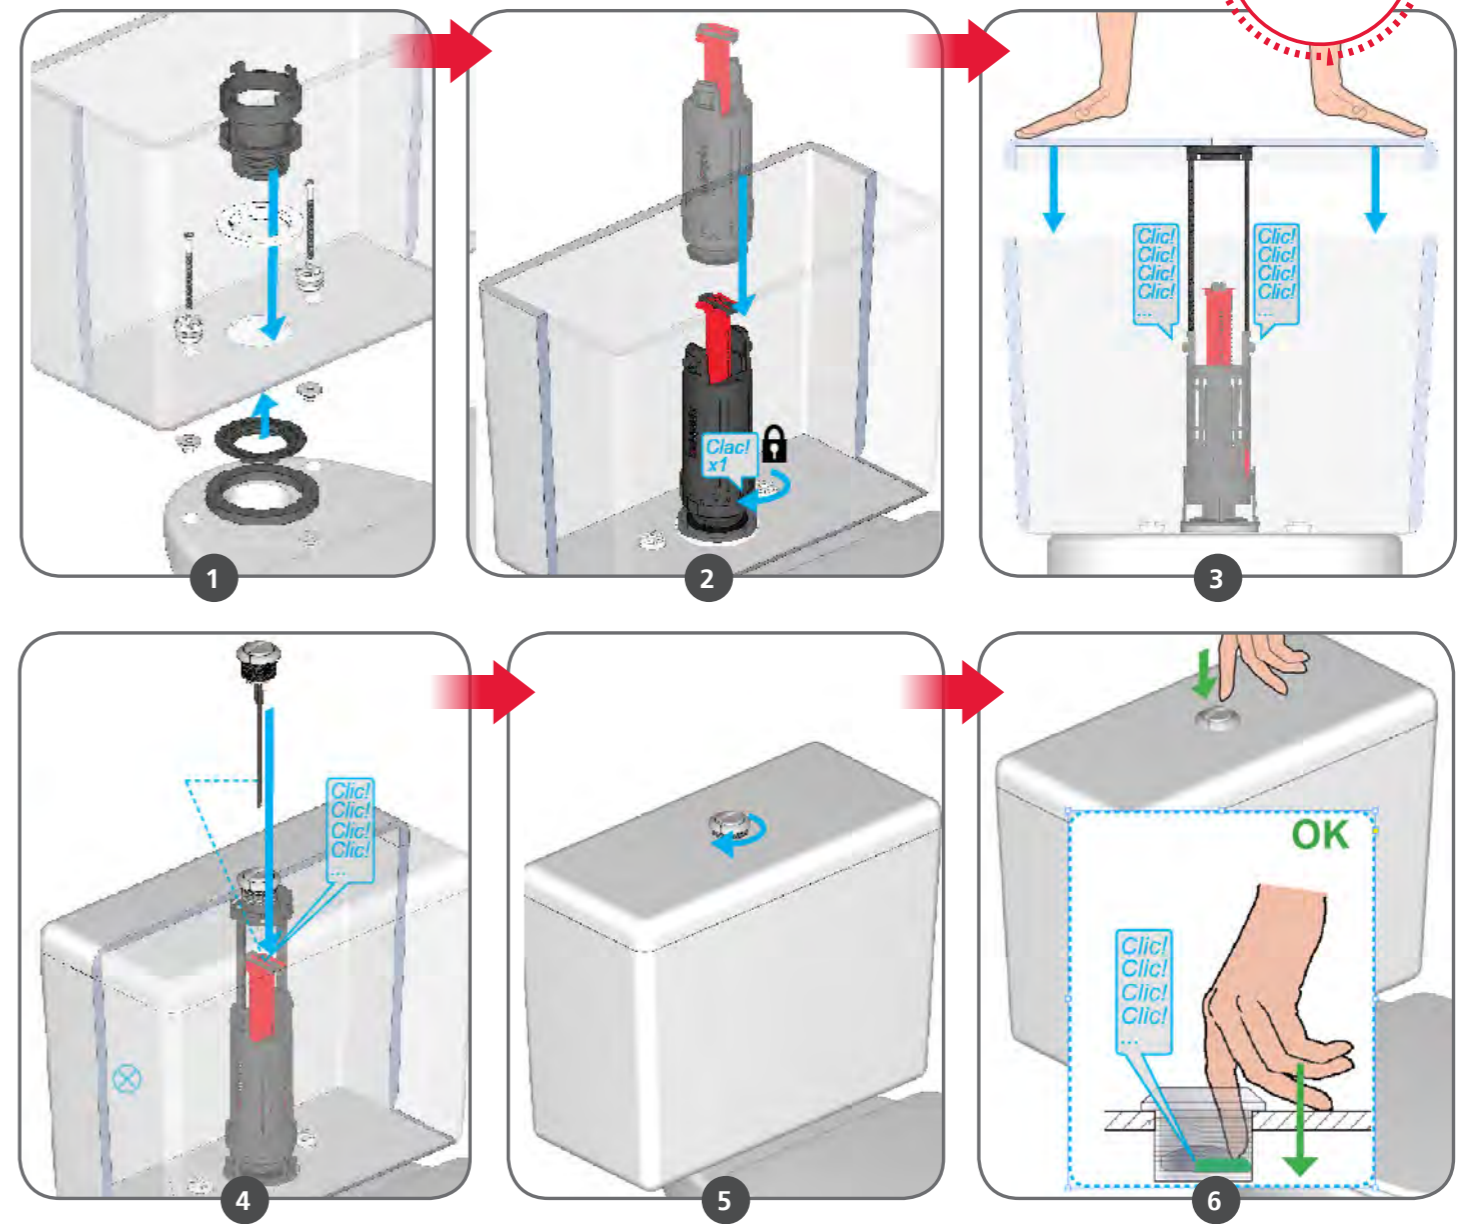

Thanks to its patented system, it adapts automatically to the height of the tank without measuring or cutting.

This innovative solution is also respectful of the environment, offering an efficient and constant flush.

► Benefits of the WIRQUIN ONE

**ADAPTS TO
THE HEIGHT
OF THE TANK
IN ONE SINGLE
MOVEMENT!**

**EFFICIENT DUAL
FLUSH 6/4L**
water saving

**A CONSISTENT
OPERATING FORCE**
whether it is half
or full flush

STIRRUP

lid-locking system

TELESCOPIC OVERFLOW
no cutting required!

FLUSH SETTING
independent multiple full
and part flush options

► Assembly steps for WIRQUIN ONE

**QUICK
SET UP**

TECHNICAL CHARACTERISTICS

TYPE OF FLUSH	Dual flush 6/4L	
FLUSH RATE	2,4 L/sec	
CONTROL MECHANISM	Lid Locking	
HEIGHT OF CISTERN	260 to 400mm	
Ø OF COVER HOLE	Ø 40mm	
GUARANTEE	10 years	
PAN DIMENSIONS	2" Outlet	

Did You Know?

Our patented button will allow children to flush easily.
No matter what the water level is, the pushing effort will remain at 16 newtons.
The lowest on the market!