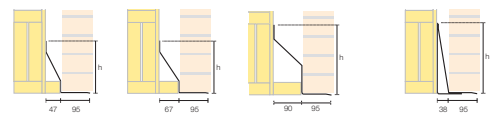

Timber Frame Cavity Wall Lintels

50-60mm		70-80mm		90-100mm		35-60mm	
(mm)	CTF5	CTF7	CTF9	CN23B	CN23C		
750	20.09	21.06	24.92	57.00	-		
900	23.98	25.27	29.43	68.39	-		
1050	28.13	29.47	34.55	79.80	-		
1200	32.14	33.67	39.56	91.21	-		
1350	37.81	47.77	44.84	102.59	-		
1500	41.40	53.07	51.43	113.99	-		
1650	51.25	63.31	62.65	125.41	-		
1800	55.97	69.07	70.18	136.80	-		
1950	63.04	74.83	79.40	148.20	-		
2100	69.11	80.59	85.52	159.60	-		
2250	84.50	86.35	97.27	171.01	-		
2400	92.70	92.10	113.30	182.39	-		
2550	100.71	141.49	130.31	193.80	-		
2700	107.63	149.84	138.16	205.20	-		
2850	141.98	158.14	173.77	216.59	-		
3000	149.48	166.46	182.93	228.00	-		
3300	166.24	197.31	262.58	250.79	-		
3600	248.64	215.24	286.46	273.59	-		
3900	269.45	255.21	-	-	419.15		
4200	290.20	274.86	-	-	451.38		
4575	310.86	299.37	-	-	491.71		
4800	326.79	314.11	-	-	515.90		

Heavy duty CTF's are available on request. All timber frame lintels must be fixed using restraint clips which are supplied free of charge.