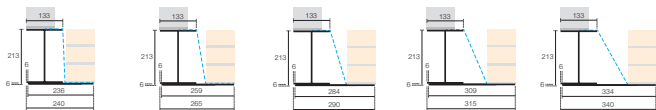

Extreme Loading Cavity Wall Lintels