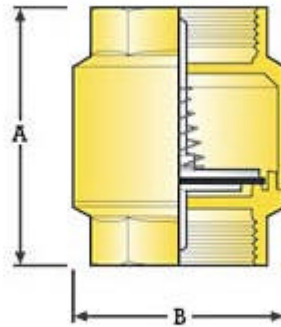

1063

Dimensions (mm)

| Code | Description | A Face To Face | B Diameter | C Weight |
|--------|---|----------------|------------|----------|
| 124100 | 3/8 1063 BRASS SPRING CHECK V ALVE | 45 | 28 | 0.078 |
| 124101 | 1/2 1063 BRASS SPRING CHECK V ALVE | 49.5 | 34 | 0.124 |
| 124102 | 3/4 1063 BRASS SPRING CHECK V ALVE | 57.5 | 41.5 | 0.232 |
| 124103 | 1 1063 BRASS SPRING CHECK V ALVE | 61.5 | 47 | 0.251 |
| 124104 | 1 1/4 1063 BRASS SPRING CHECK V ALVE | 66 | 58.5 | 0.389 |
| 124105 | 1 1/2 1063 BRASS SPRING CHECK V ALVE | 76 | 69 | 0.581 |
| 124106 | 2 1063 BRASS SPRING CHECK V ALVE | 87 | 84.5 | 0.852 |
| 124107 | 2 1/2 1063 BRASS SPRING CHECK V ALVE | 100 | 103 | 1.380 |
| 124108 | 3 1063 BRASS SPRING CHECK V ALVE | 110 | 112 | 1.966 |
| 124109 | 4 1063 BRASS SPRING CHECK V ALVE | 114 | 145 | 2.830 |
| 124120 | 3/8 1063 PT BRASS SPRING CHECK V ALVE | 45 | 28 | 0.078 |
| 124121 | 1/2 1063 PT BRASS SPRING CHECK VALVE | 49.5 | 34 | 0.124 |
| 124122 | 3/4 1063 PT BRASS SPRING CHECK VALVE | 57.5 | 41.5 | 0.232 |
| 124123 | 1 1063 PT BRASS SPRING CHECK VALVE | 61.5 | 47 | 0.251 |
| 124124 | 1.1/4 1063 PT BRASS SPRING CHECK VALVE | 66 | 58.5 | 0.389 |
| 124125 | 1 1/2 1063 PT BRASS SPRING CHECK V ALVE | 76 | 69 | 0.581 |
| 124126 | 2 1063 PT BRASS SPRING CHECK V ALVE | 87 | 84.5 | 0.852 |
| 124127 | 2 1/2 1063 PT BRASS SPRING CHECK V ALVE | 100 | 103 | 1.380 |
| 124128 | 3 1063 PT BRASS SPRING CHECK V ALVE | 110 | 112 | 1.966 |
| 124129 | 4 1063 PT BRASS SPRING CHECK V ALVE | 114 | 145 | 2.830 |
| 124141 | 1/2 1063 AT BRASS SPRING CHECK VALVE | 49.5 | 34 | 0.124 |
| 124142 | 3/4 1063 AT BRASS SPRING CHECK VALVE | 57.5 | 41.5 | 0.232 |
| 124143 | 1 1063 AT BRASS SPRING CHECK VALVE | 61.5 | 47 | 0.251 |
| 124144 | 1.1/4 1063 AT BRASS SPRING CHECK VALVE | 66 | 58.5 | 0.389 |
| 124145 | 1.1/2 1063 AT BRASS SPRING CHECK VALVE | 76 | 69 | 0.581 |
| 124146 | 2 1063 AT BRASS SPRING CHECK VALVE | 87 | 84.5 | 0.852 |
| 124147 | 2.1/2 1063 AT BRASS SPRING CHECK VALVE | 100 | 103 | 1.380 |
| 124148 | 3 1063 AT BRASS SPRING CHECK VALVE | 110 | 112 | 1.966 |
| 124149 | 4 1063 AT BRASS SPRING CHECK VALVE | 114 | 145 | 2.830 |